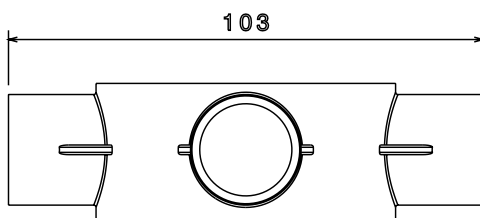

PRODUCT CODE: PB4B
PVC CONDUIT BOX

DESCRIPTION

20mm Tee PVC Conduit Box

FINISH

Black

MATERIAL

PVC

PACKAGING

Packed in qty 20

ADDITIONAL NOTES

Manufactured to BS4607 part 1
Product includes 2 x M4 Brass Inserts

Isometric view

Front view

Side view

Top view